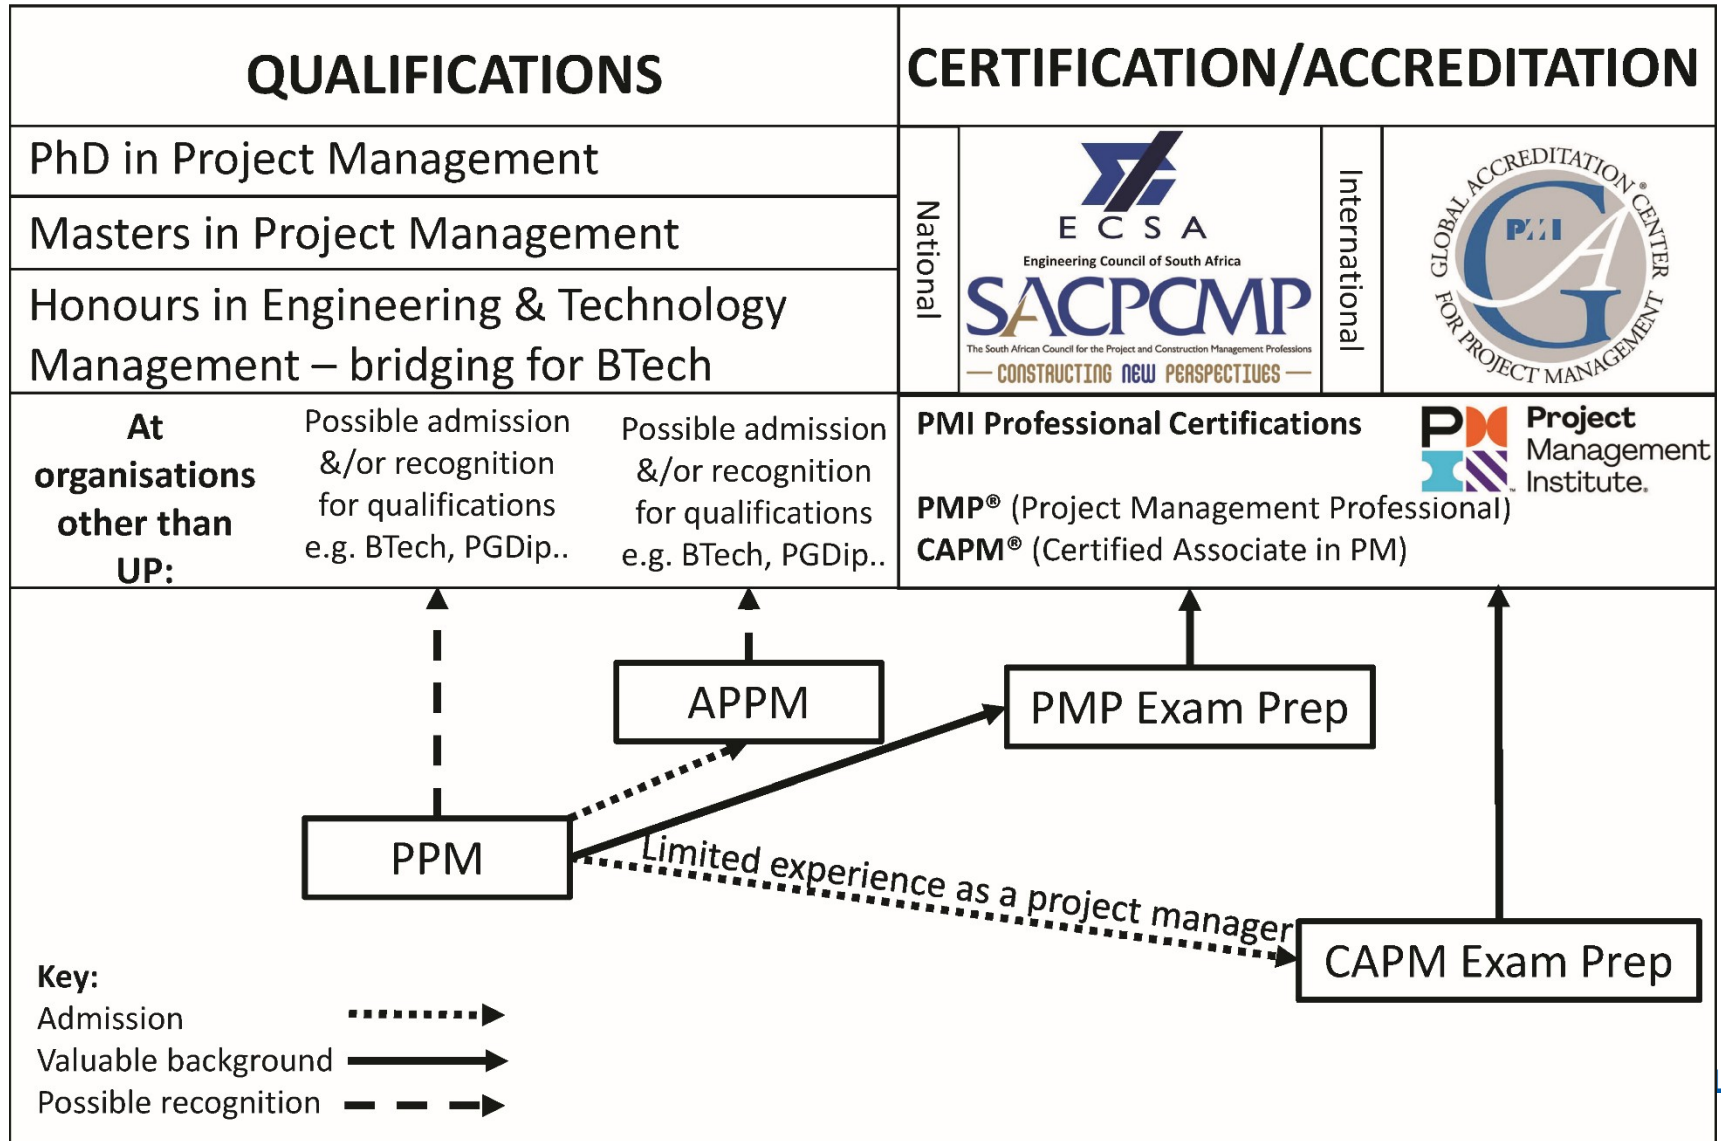

Alternative studies after the PPM